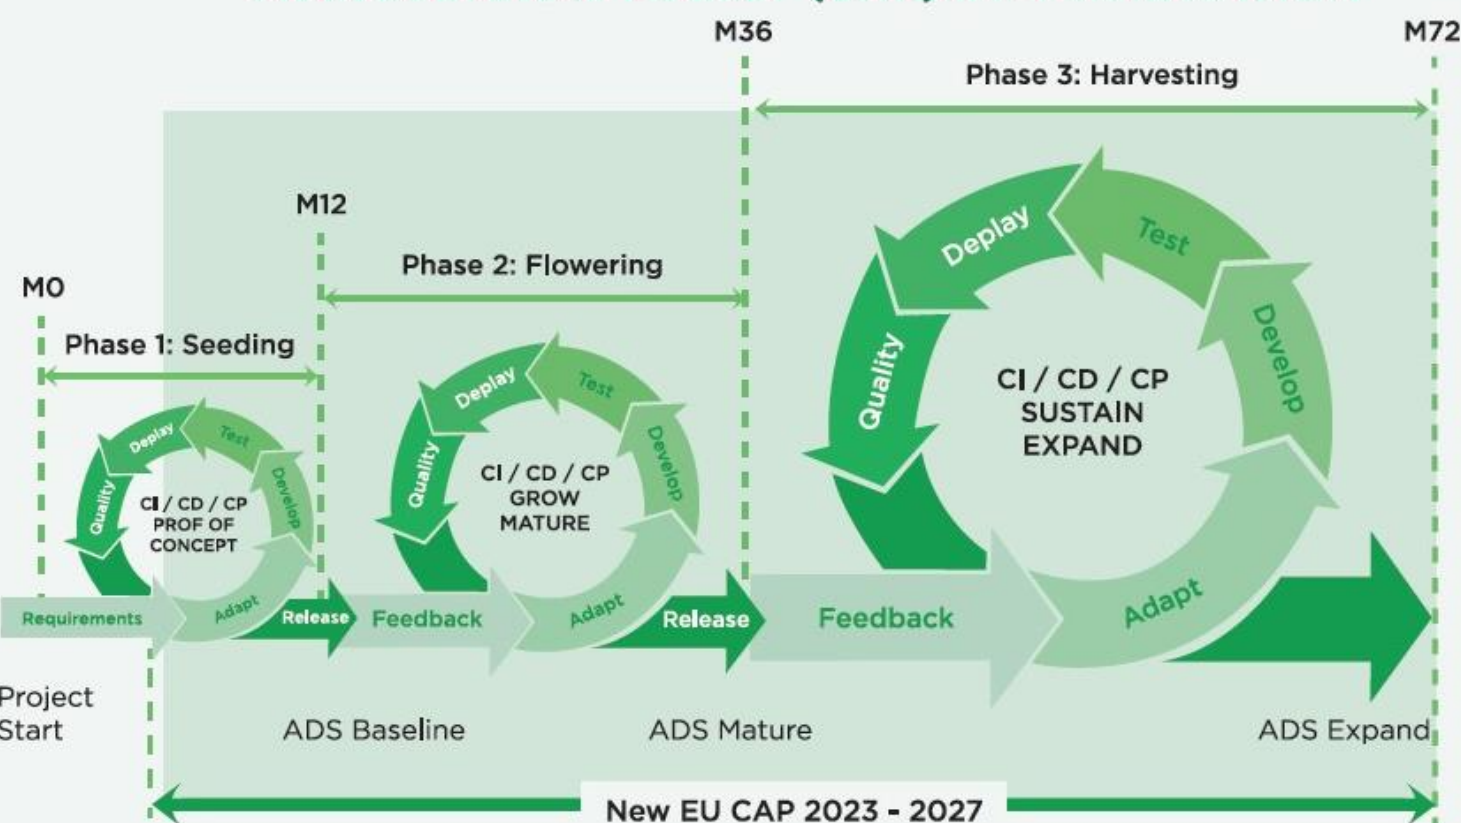

About AgriDataValue

Targeting the new Common Agricultural Policy (CAP) implementation, AgriDataValue will drive developments in Smart Farming, Precision Farming, Agri-Environmental monitoring and strengthen the Agricultural Digital Transformation at European Level. The project will implement a specialized digital platform for upscaling (real-time) sensor data for EU-wide monitoring of production and agri-environmental conditions. Beyond storage efficiency and semantic interoperability, the multi-technology platform will combine state of the art Big Data/Artificial Intelligence frameworks and Data-Spaces' Technologies (BDVA/IDSA/GAIA-X) with agricultural knowledge, agri-environment policies and farmers' engagement campaigns.

- Technological superiority
- Scale of deployment
- Comprehensive end-to-end multi-actor involvement

**SMART FARM
& AGRI-ENVIRONMENTAL
BIG DATA VALUE**

Introducing an innovative, open source, intelligent and multi-technology, fully distributed Agri-Environment Data Space (ADS).

**Smart Farming digital transformation
Agri-environmental monitoring**

FOLLOWING A BOTTOM-UP APPROACH, AGRIDATAVALUE UTILIZES 5 BUILDING BLOCKS:

TARGETING THE NEW COMMON AGRICULTURAL POLICY (CAP) IMPLEMENTATION

AgriDataValue Project Phases